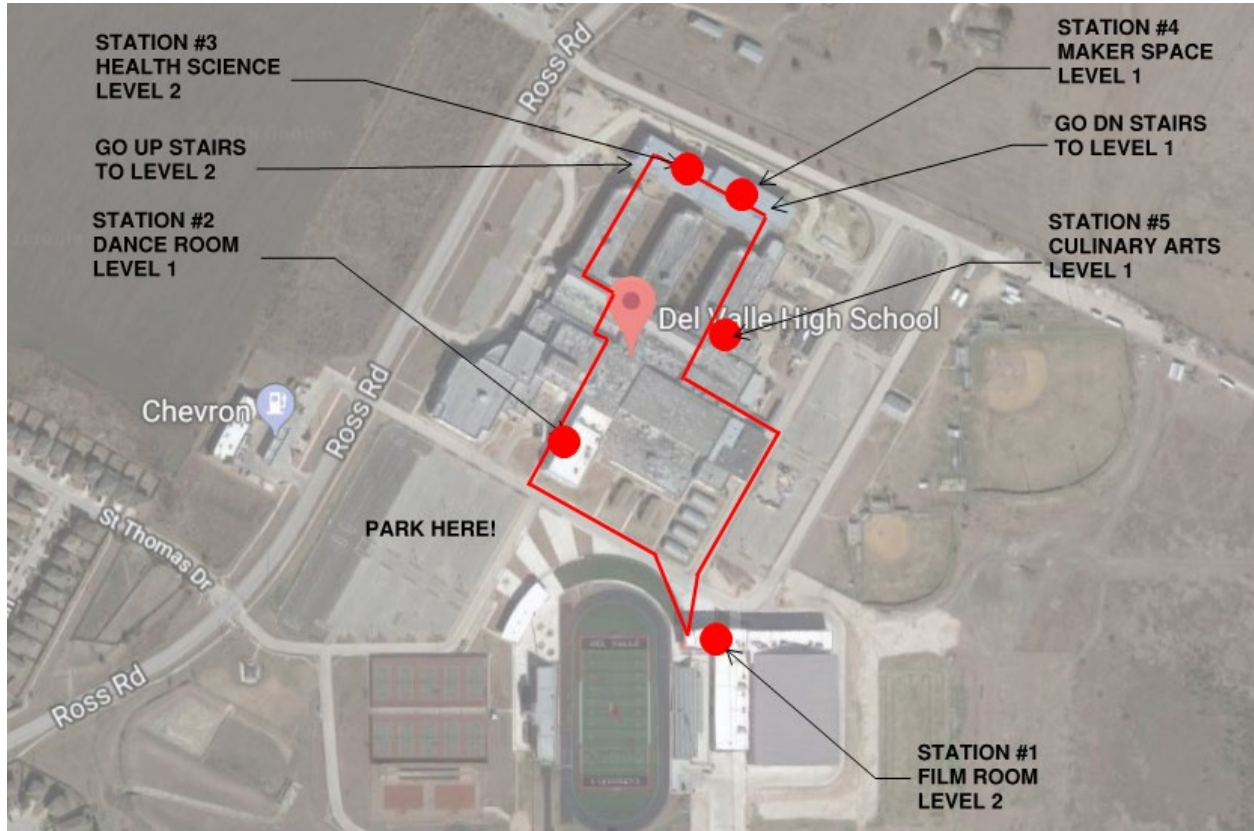

PROGRESSIVE LUNCH MAP

A4LE Central Texas Chapter
Monday, January 7, 2019
11:30 am - 2:15 pm

Del Valle High School
Del Valle ISD
5201 Ross Rd., Del Valle, TX 78617

Please park in student lot. Monday is a professional development day, there will not be any students, so you do not need to badge in at the front office. Doors at the Dance room and the Athletics Film Room will be staffed to let you in. Please circulate in a clockwise rotation at your own pace. You can start at any station! Each station will have a short presentation as well as drinks and a course of lunch!