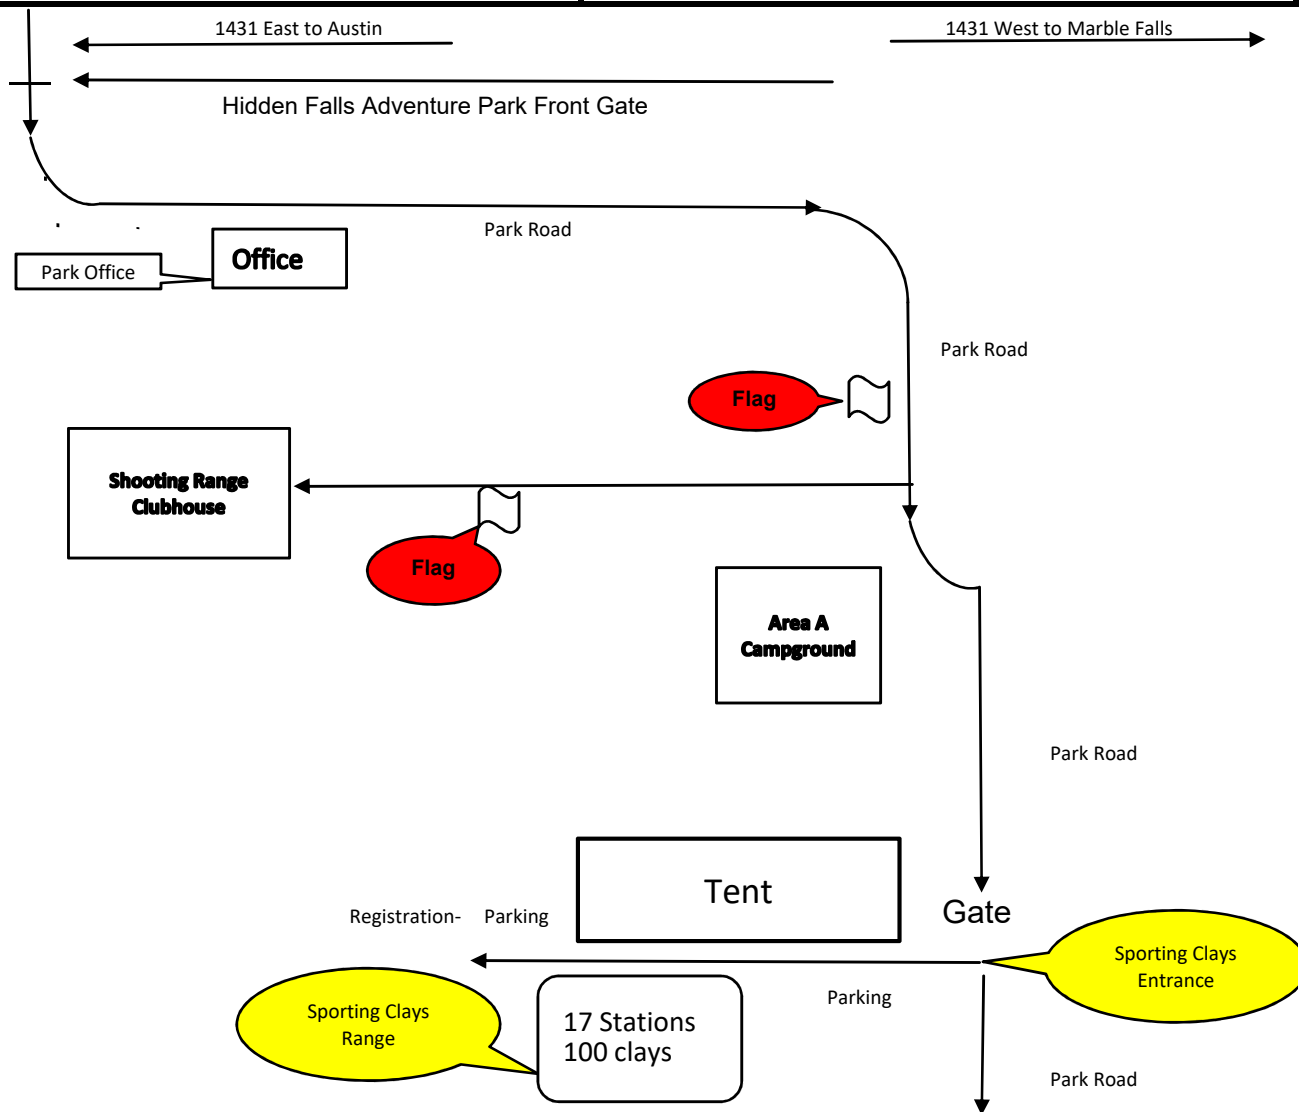

Sporting Clay Ranges

Copperhead Creek Shooting Club

Sporting Clays Range

Enter Park from FM 1431

- Proceed down park road passing Park Office on right hand side if Park Pass already issued
- Do not stop at Shooting range on your right approx. one mile inside the park, continue on the main road directly to the Sporting Clays Range
- Continue on main road following signs to Sporting Clays range

At Top of Hill

- Sporting Clays gate is on the right side through high fence
- Pull into range area and park in grassed areas
- Event tent-registration is 100 yds. inside Sporting Clays Range gate on the right