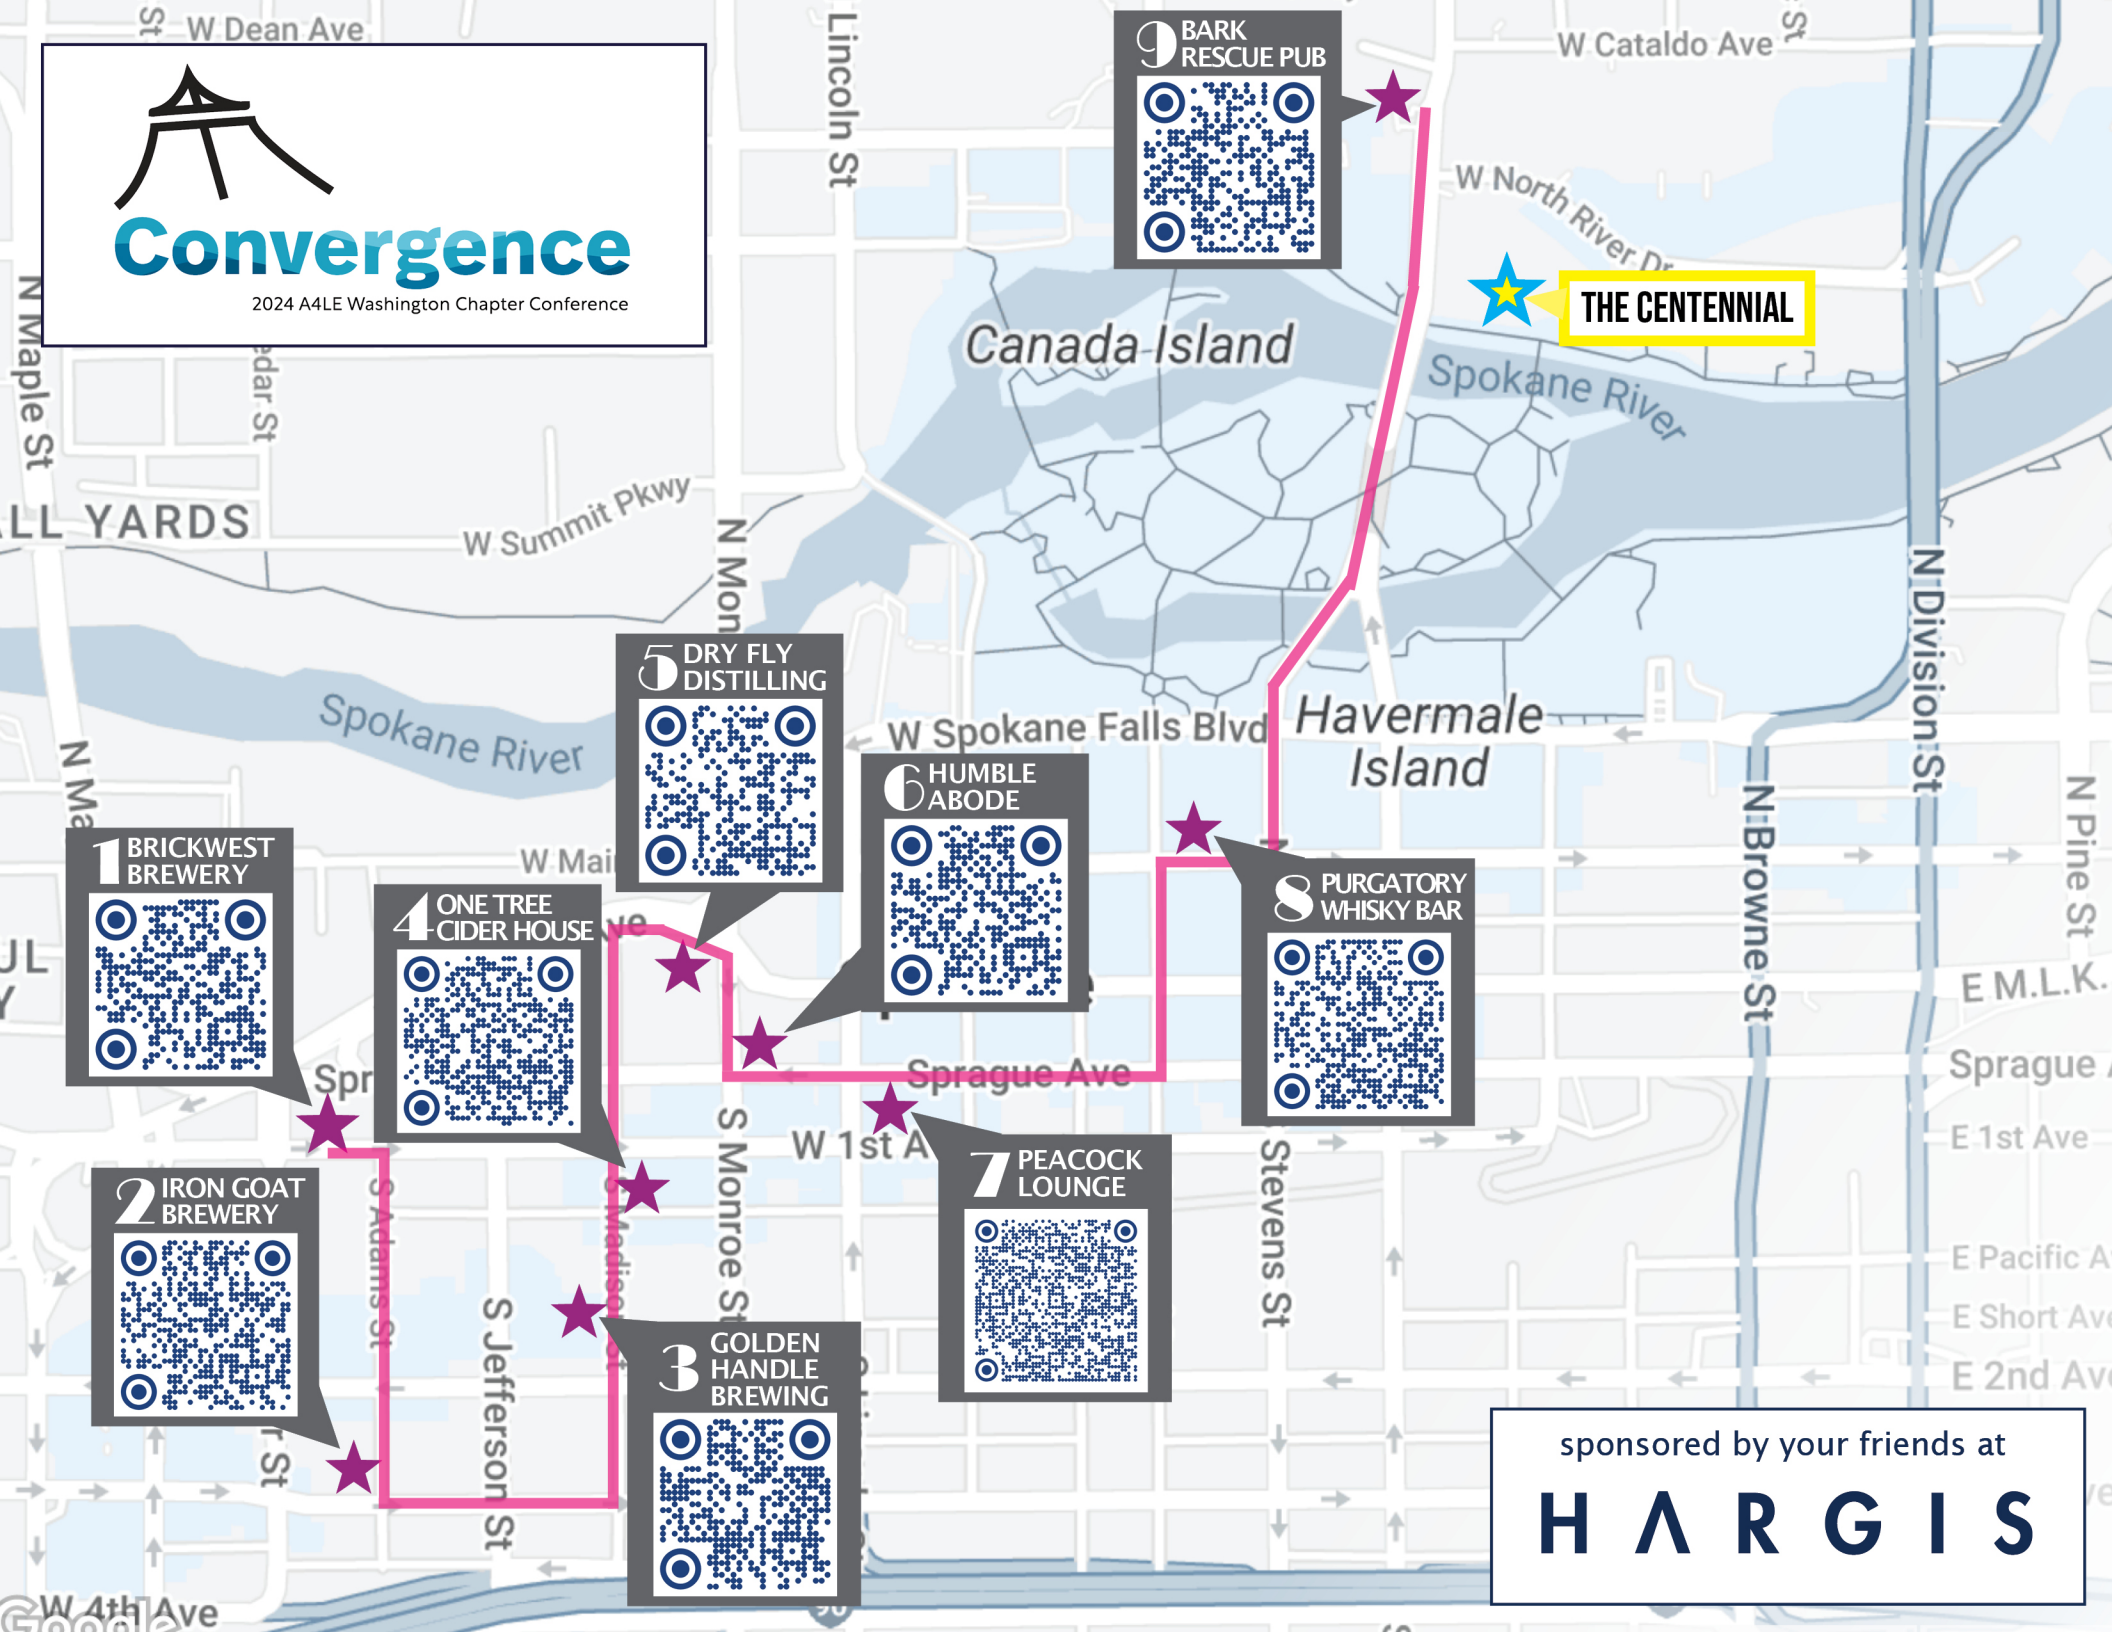

Convergence

2024 A4LE Washington Chapter Conference

1 BRICKWEST BREWERY

2 IRON GOAT BREWERY

4 ONE TREE CIDER HOUSE

3 GOLDEN HANDLE BREWING

5 DRY FLY DISTILLING

HUMBLE ABODE

7 PEACOCK LOUNGE

8 PURGATORY WHISKY BAR

BARK RESCUE PUB

THE CENTENNIAL

sponsored by your friends at

H A R G I S