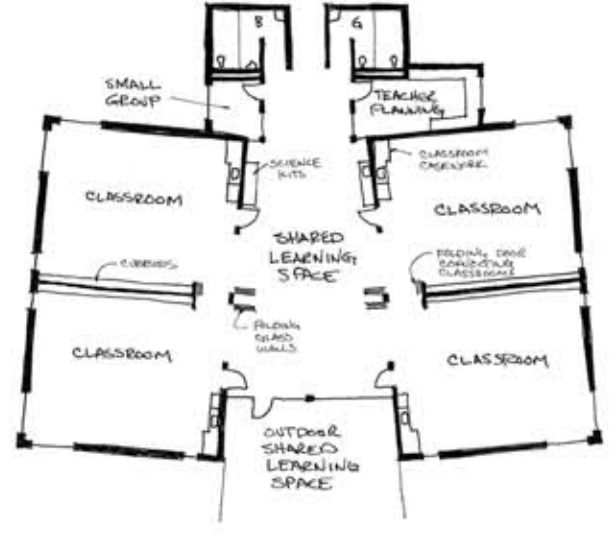

ROBERT FROST ELEMENTARY SCHOOL

LAKE WASHINGTON SCHOOL DISTRICT

studio MENG STRAZZARA

Shared Learning Environment