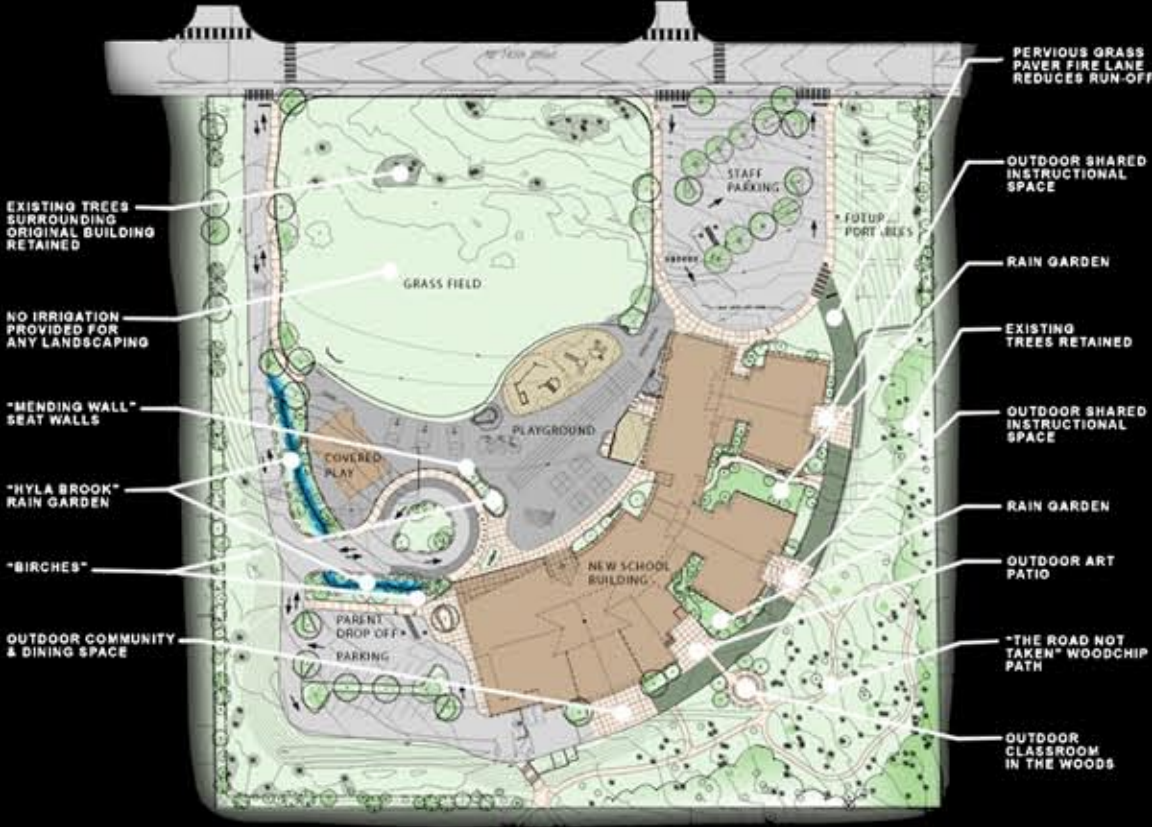

ROBERT FROST ELEMENTARY SCHOOL

LAKE WASHINGTON SCHOOL DISTRICT

studio MENG STRAZZARA

Shared Learning Environment