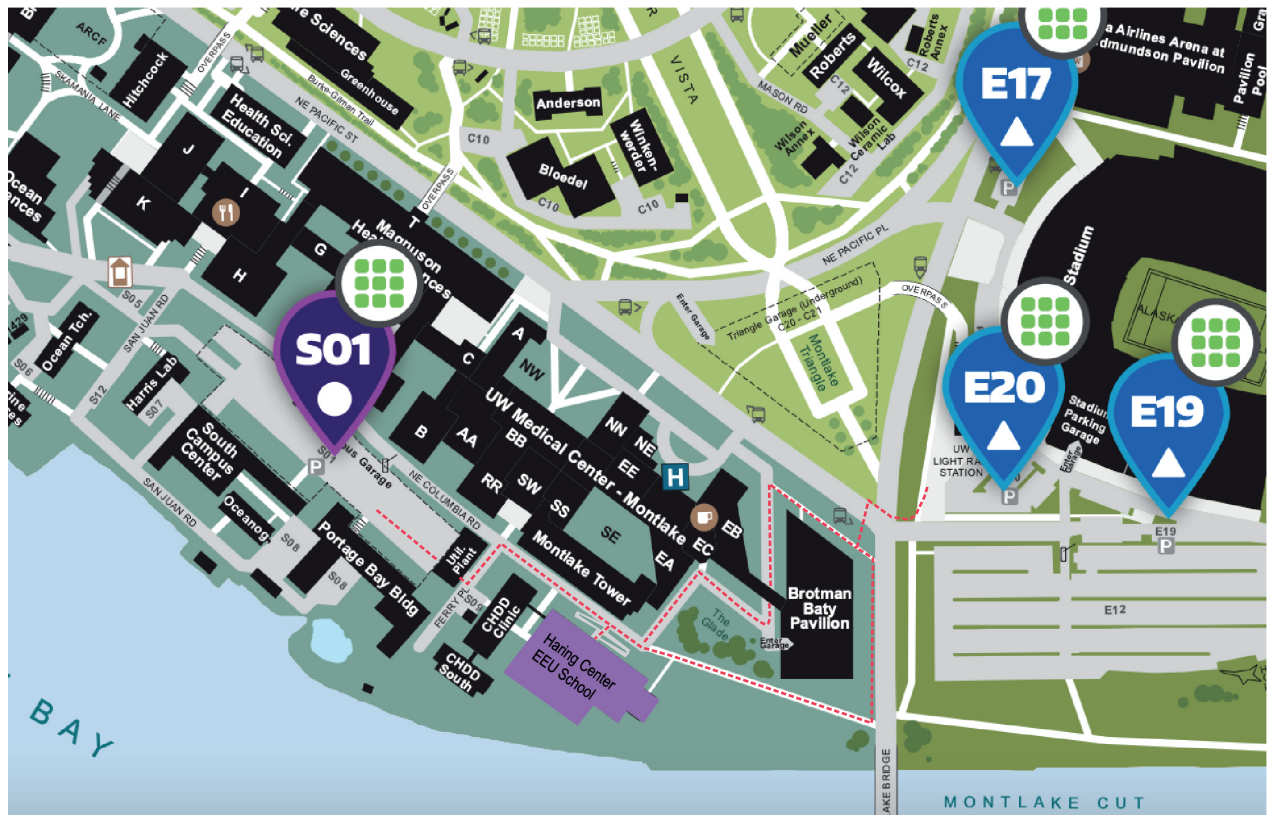

DIRECTIONS

University of Washington Haring Center
EEU School, Research, Professional Development and Training

Public Transportation & Walking Routes to Haring Center

Whether you are a visitor to the campus or a regular commuter, it's easy to get to the University of Washington by bus or train. More than 60 bus routes serve the University District, including many that drive onto the campus itself. <https://transportation.uw.edu/getting-here/transit>

From the North /South/West via I-5

Take the NE 45th Street Exit (#169) from I-5
Head east on NE 45th Street
(turn right coming from north OR left coming from the south)
Continue 0.4 miles to 15th Avenue NE and turn right
Continue on 15th Avenue, crossing the NE Pacific Street intersection
At the bottom of 15th Avenue, turn left onto Columbia Road

From the East via State Route 520

Take the Montlake Boulevard (Exit from State Route 520)
Turn right and continue north on Montlake Blvd., crossing the bridge
Make a slight left onto NE Pacific Street
Continue on NE Pacific Street to 15th Avenue NE and turn left
At the bottom of 15th Avenue, turn left onto Columbia Road

Parking to visit Haring Center

The closest Self-Serve parking is located in the lots S-01 (top level), E-19, E-20, E-17.
If you are walking from the E lots you will cross Montlake and then also at NE Pacific to take one of the **walking pathways**.
If you find a spot in the top level of S-01, you will **walk east** toward our Haring Center, EEU School building.
More information on parking at UW available at: <https://transportation.uw.edu/park/visitor>