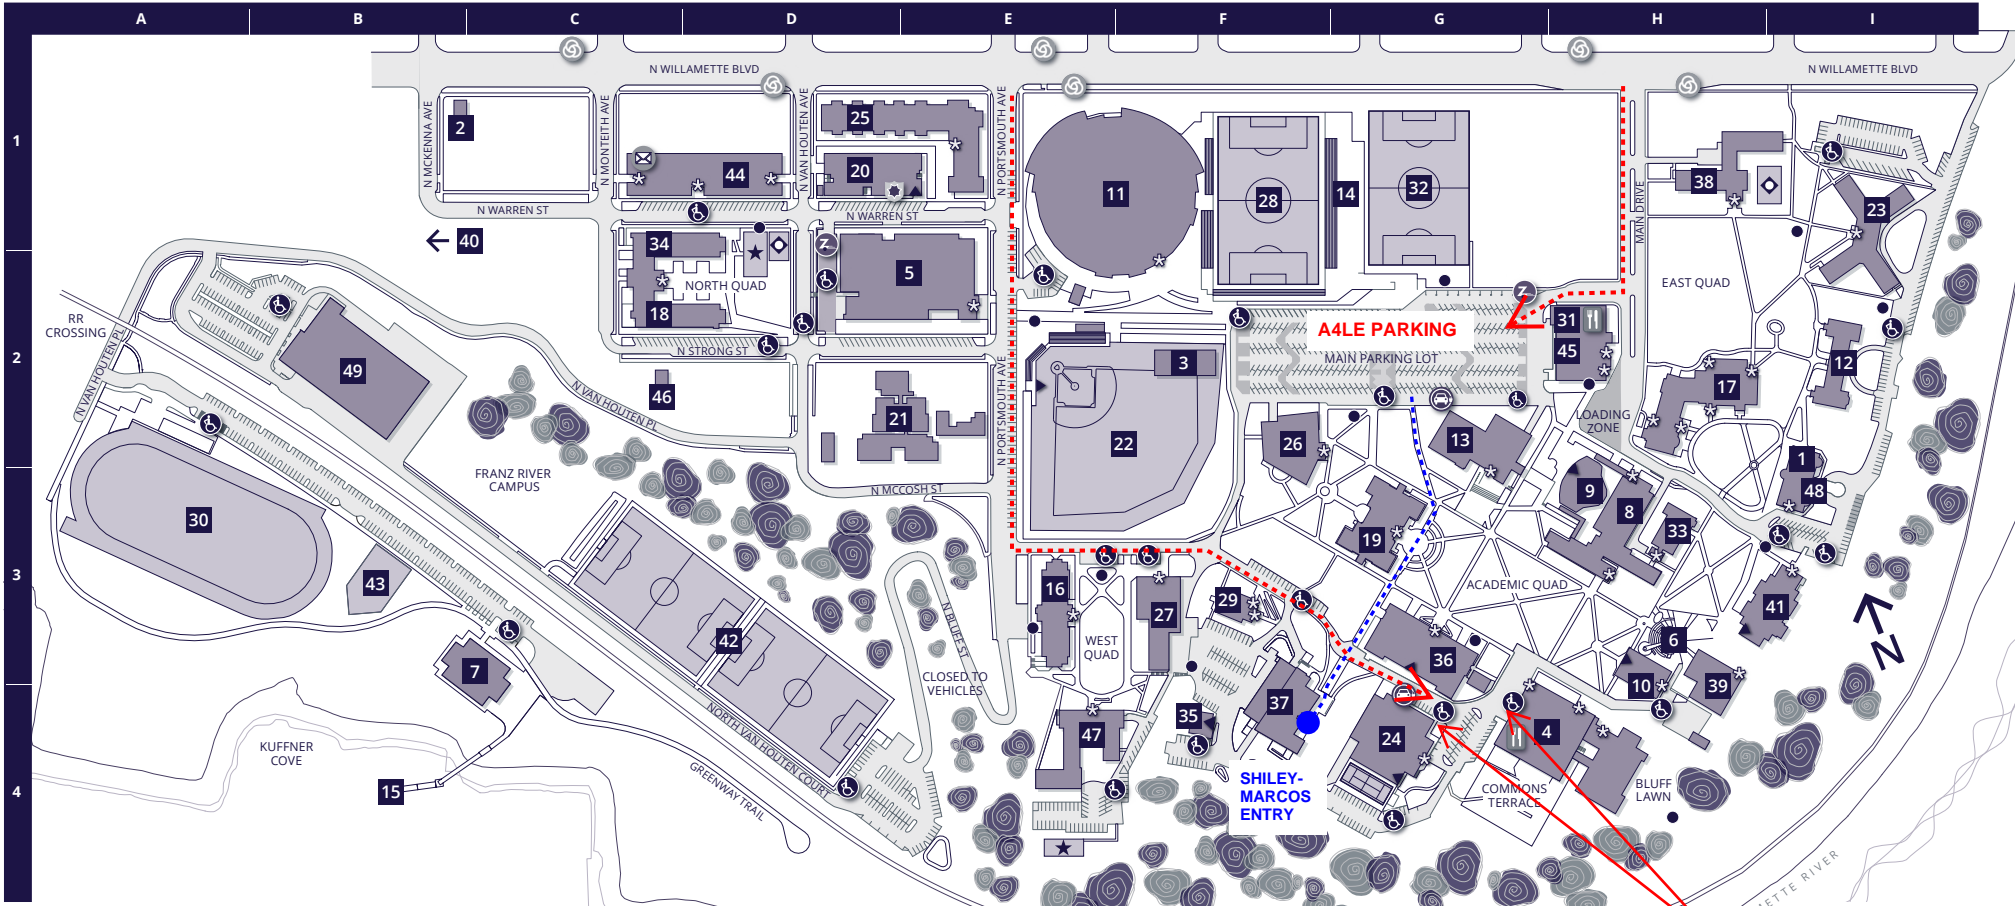

- 1 Admissions I-3
- 2 Alumni Center B-1
- 3 Andy Pienovi Hitting Facility F-2
- 4 Bauccio Commons H-4
- 5 Beauchamp Recreation & Wellness Center E-2
- 6 Belltower, Marian Garden and Grotto H-3
- 7 Boathouse & E.L. Wiegand Environmental Lab C-3
- 8 Buckley Center H-3

- 9 Buckley Center Auditorium H-3
- 10 Chapel of Christ the Teacher H-3
- 11 Chiles Center E-1
- 12 Christie Hall I-2
- 13 Clark Library G-2
- 14 Clive Charles Soccer Complex G-1
- 15 Corrado Family Dock B-4
- 16 Corrado Hall E-3
- 17 Dundon-Berchtold Hall H-2

- 18 Fields Hall C-2
- 19 Franz Hall G-3
- 20 Haggerty Hall D-1
- 21 Holy Cross Court D-2
- 22 Joe Etzel Field F-2
- 23 Kenna Hall I-1
- 24 Louisiana-Pacific Tennis Center G-4
- 25 Lund Family Hall D-1
- 26 Mago Hunt Center F-2
- 27 Mehling Hall F-3

- 28 Merlo Field F-1
- 29 Orrico Hall F-3
- 30 Pat Becker Sr Track & Field Complex (Future) A-3
- 31 Pilot House H-2
- 32 Prusinski Pitch G-1
- 33 Romanaggi Hall H-3
- 34 Schoenfeldt Hall C-2
- 35 School of Nursing & Health Innovations Annex F-4
- 36 Shiley Hall G-3

- 37 Shiley-Marcos Center for Design & Innovation F-4
- 38 Shipstad Hall H-1
- 39 St. Mary's Student Center H-3
- 40 Student-Led Unity Garden C-1
- 41 Swindells Hall I-3
- 42 Tom and Meg Names Family Foundation Fields D-3
- 43 Tom and Meg Names Family Foundation Sand Volleyball Courts B-3

- 44 Tyson Hall D-1
- 45 University Bookstore H-2
- 46 University Events C-2
- 47 Villa Maria Hall E-4
- 48 Waldschmidt Hall I-3
- 49 Walter E. Nelson Facilities Services Building B-2

Symbol Key

- Dining Services
- Printing & Mailing Services
- Campus Safety
- Accessible Entrance
- Accessible Entrance with automatic door
- Blue Light Emergency Phone
- Basketball Court
- Sand Court
- Zipcar Location
- Trimet Bus Stop

Parking

1. Admission Visitor Parking Only
   - ADA Parking
   - Electric Vehicle Charging Station
2. Parking Permits are required Monday - Friday 8 a.m. to 4 p.m.
   Call Campus Safety for more information 503-943-7161

INTERACTIVE ONLINE CAMPUS MAP

CLOSEST ADA PARKING ENTER CAMPUS AT PORTSMOUTH