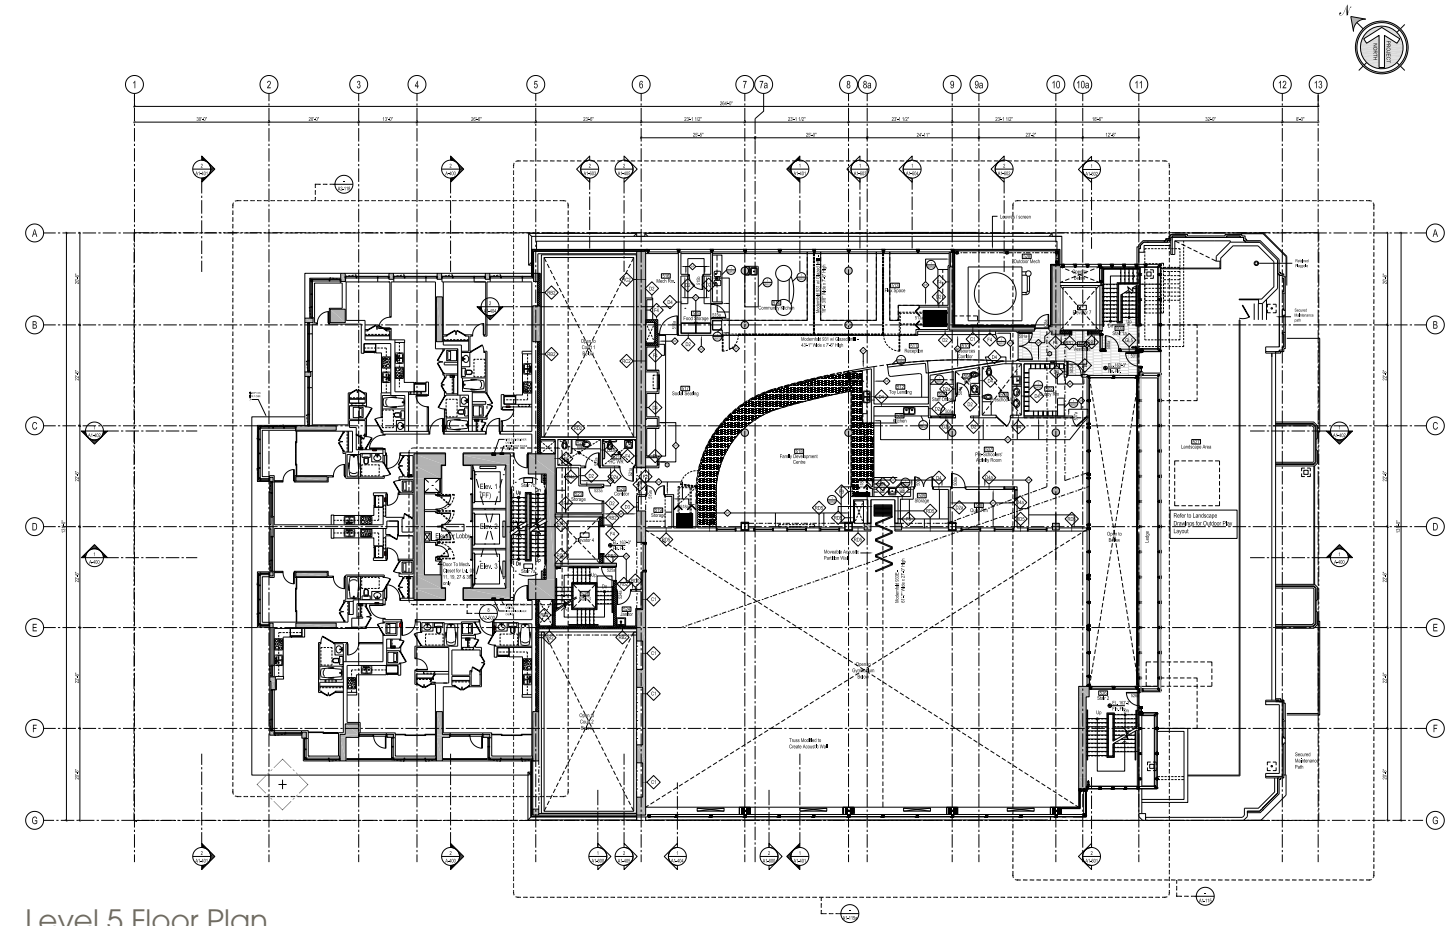

# Where design and life intersect

To address the growing recreational needs for downtown neighbourhoods, the renewed Robert Lee YMCA replaces, and significantly expands, the existing YMCA facility while retaining the original heritage building. In addition to the Y's recreational program, this state-of-the-art facility also accommodates cultural activities, ancillary support functions, classrooms, and a licensed childcare centre.

Level 2 Floor Plan

Level 5 Floor Plan

Level 3 Floor Plan

Level 6 Floor Plan