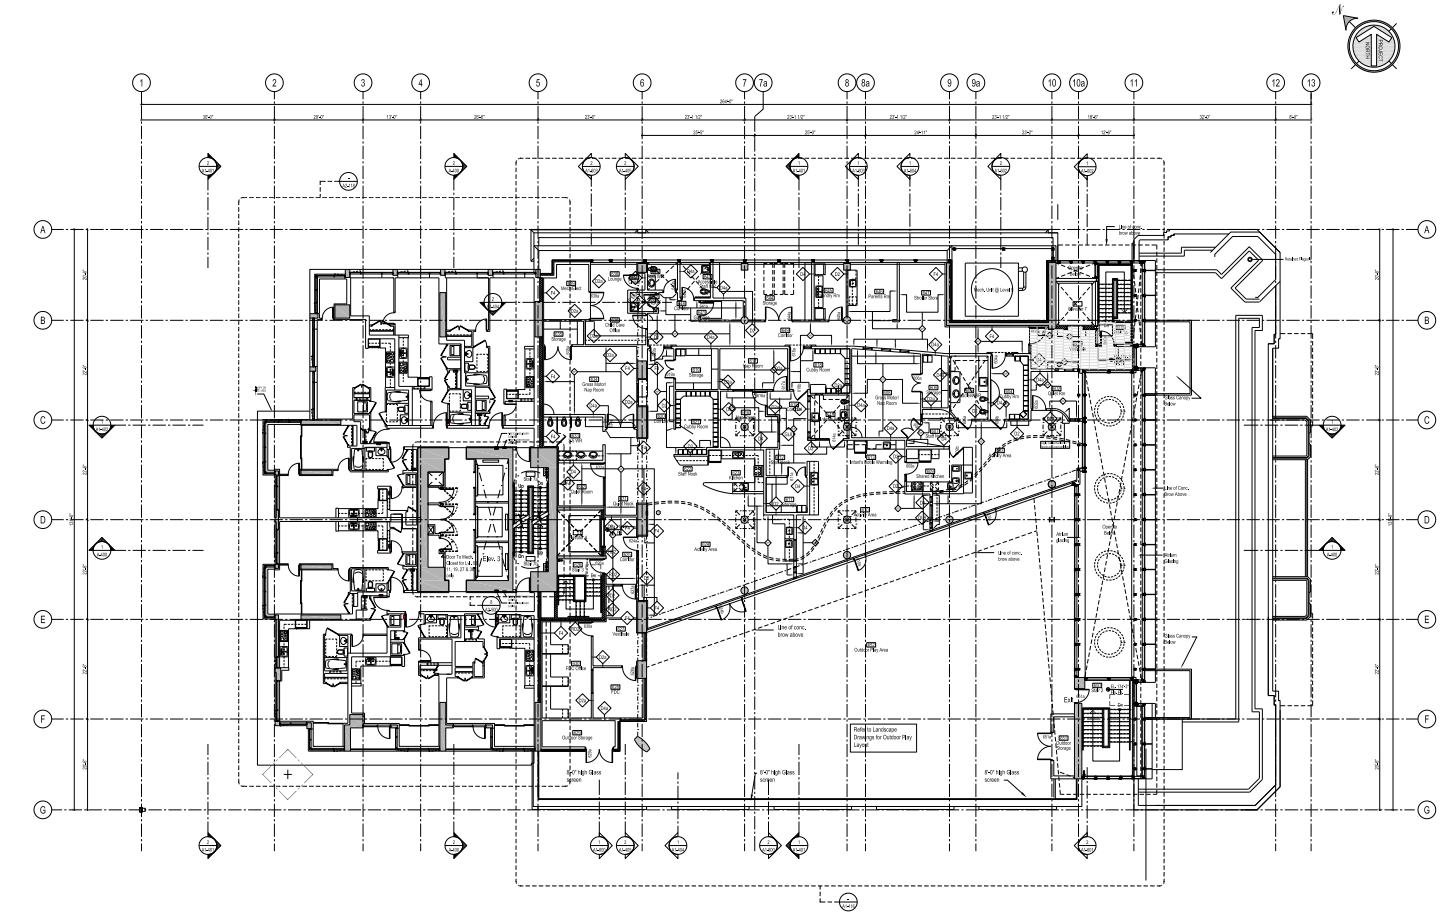

# Where design and life intersect

To address the growing recreational needs for downtown neighbourhoods, the renewed Robert Lee YMCA replaces, and significantly expands, the existing YMCA facility while retaining the original heritage building. In addition to the Y's recreational program, this state-of-the-art facility also accommodates cultural activities, ancillary support functions, classrooms, and a licensed childcare centre.

Level 2 Floor Plan

Level 5 Floor Plan

Level 3 Floor Plan

Level 6 Floor Plan