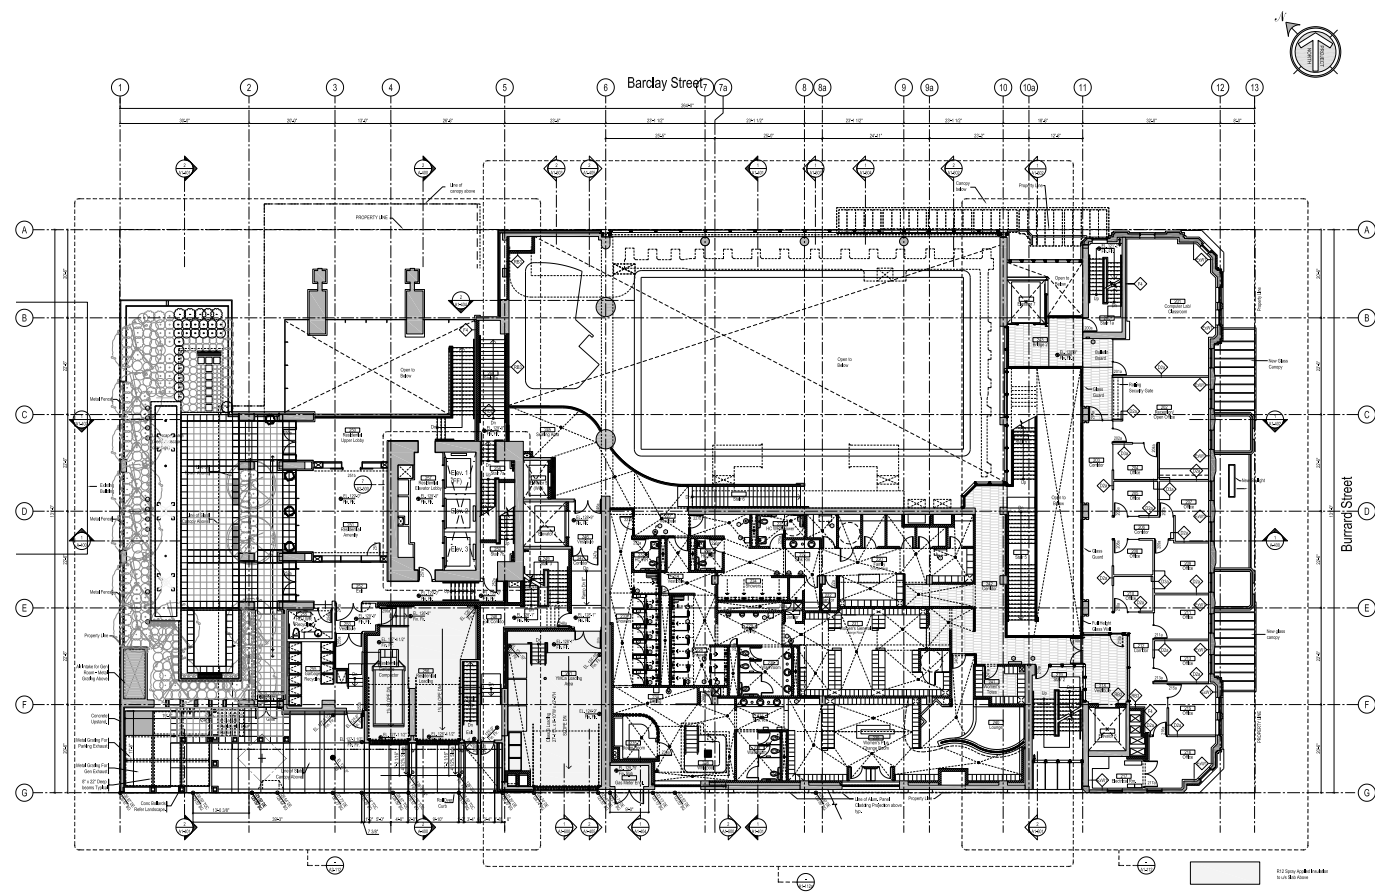

# Where design and life intersect

To address the growing recreational needs for downtown neighbourhoods, the renewed Robert Lee YMCA replaces, and significantly expands, the existing YMCA facility while retaining the original heritage building. In addition to the Y's recreational program, this state-of-the-art facility also accommodates cultural activities, ancillary support functions, classrooms, and a licensed childcare centre.

Level 2 Floor Plan

Level 5 Floor Plan

Level 3 Floor Plan

Level 6 Floor Plan