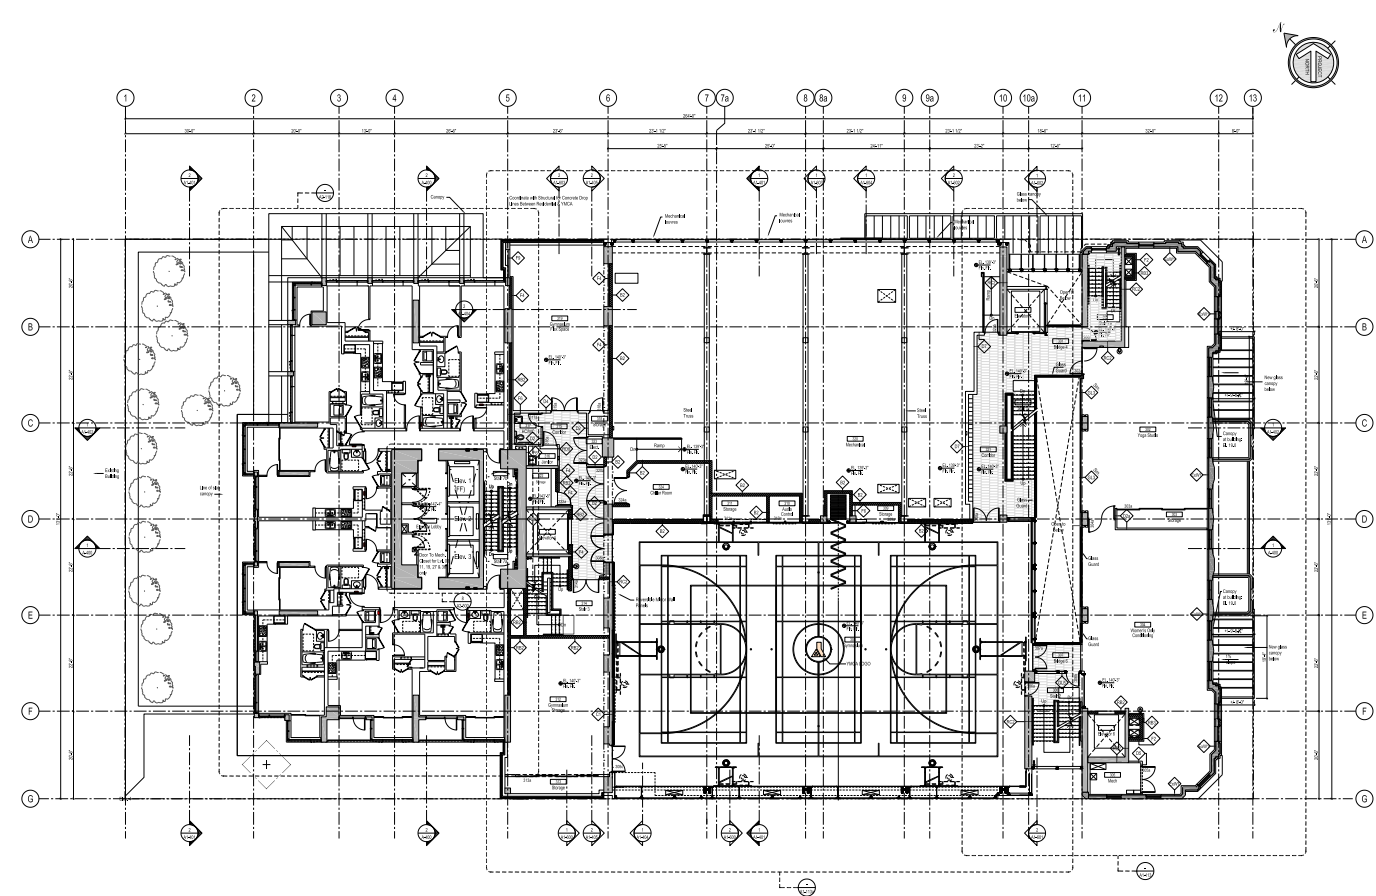

# Where design and life intersect

To address the growing recreational needs for downtown neighbourhoods, the renewed Robert Lee YMCA replaces, and significantly expands, the existing YMCA facility while retaining the original heritage building. In addition to the Y's recreational program, this state-of-the-art facility also accommodates cultural activities, ancillary support functions, classrooms, and a licensed childcare centre.

Level 2 Floor Plan

Level 5 Floor Plan

Level 3 Floor Plan

Level 6 Floor Plan