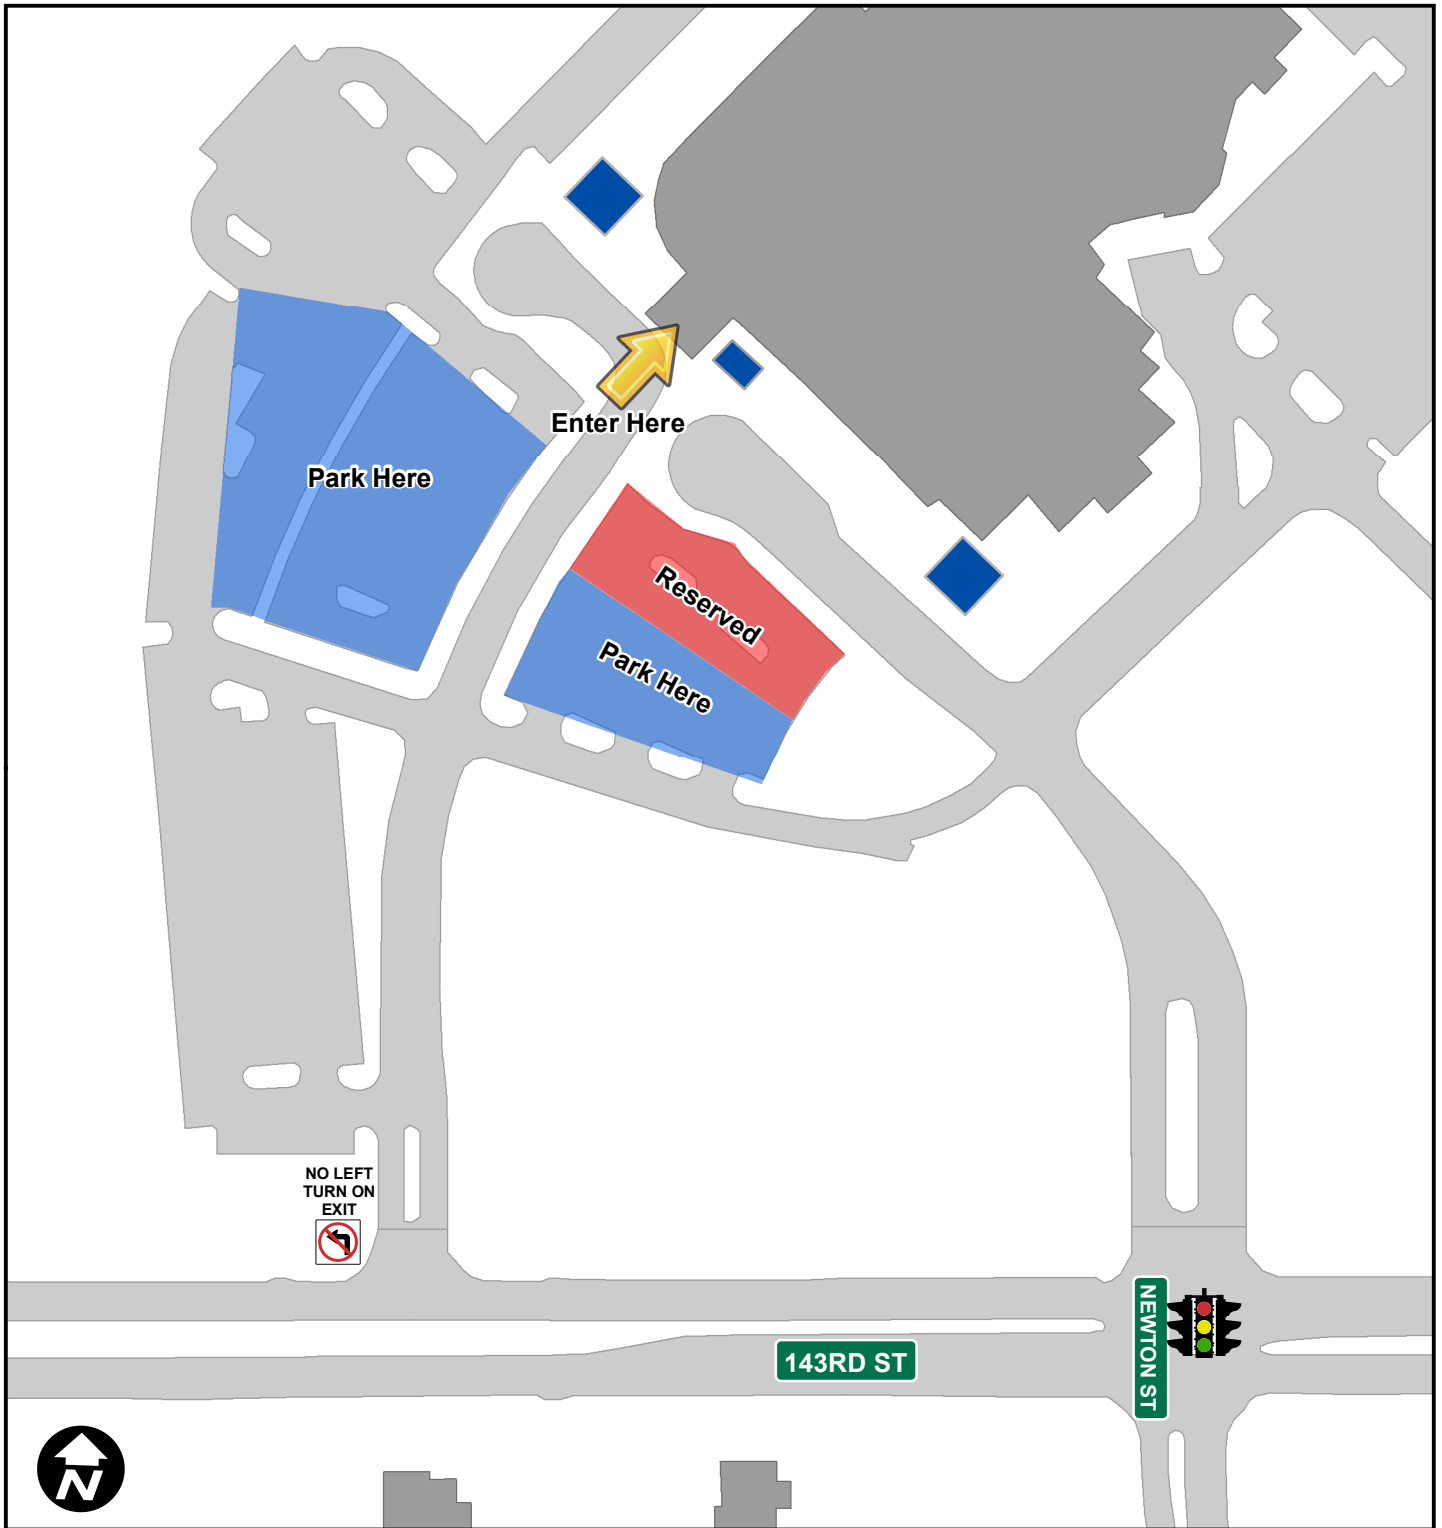

Hilltop

CAMPUS

LEARNING CENTER

Dec. 6th A4LE Event Parking

Hilltop Learning Center
7700 W 143rd Street
Overland Park, KS 66223